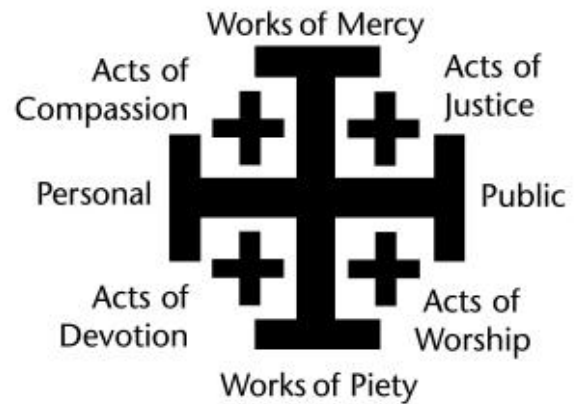

Prayers
Presence
Gifts
Service
Witness

Lord God, with your help, I want/need to grow in my acts of _____.

I/We pledge commit to give \$_____ in 2018.

Sign_____

THE GENERAL RULE OF DISCIPLESHIP

To witness to Jesus Christ in the world and to follow His teachings through acts of compassion, justice, worship, and devotion under the guidance of the Holy Spirit.

The **General Rule of Discipleship** is an adaptation of Wesley's **General Rules**. (*The Book of Discipline of The United Methodist Church—2012*, ¶ 1117.2)

THE GENERAL RULE OF DISCIPLESHIP

To witness to Jesus Christ in the world and to follow His teachings through acts of compassion, justice, worship, and devotion under the guidance of the Holy Spirit.