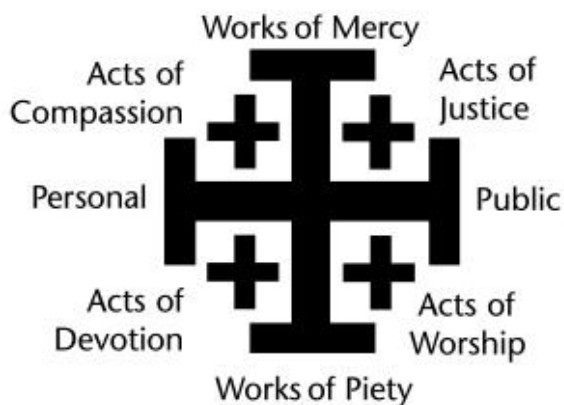

Prayers
Presence
Gifts
Service
Witness

Lord God, with your help, I want/need to grow in my acts of _____.

I/We pledge commit to give \$_____ in 2018.

Sign_____

THE GENERAL RULE OF DISCIPLESHIP

To witness to Jesus Christ in the world and to follow His teachings through acts of compassion, justice, worship, and devotion under the guidance of the Holy Spirit.

The **General Rule of Discipleship** is an adaptation of Wesley's **General Rules**. (*The Book of Discipline of The United Methodist Church—2012*, ¶ 1117.2)

THE GENERAL RULE OF DISCIPLESHIP

To witness to Jesus Christ in the world and to follow His teachings through acts of compassion, justice, worship, and devotion under the guidance of the Holy Spirit.