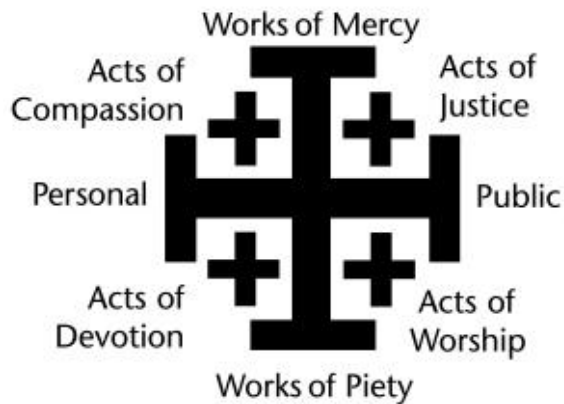

Prayers
Presence
Gifts
Service
Witness

Lord God, with your help, I want/need to grow in my acts of _____.

I/We pledge commit to give \$_____ in 2018.

Sign_____

THE GENERAL RULE OF DISCIPLESHIP

To witness to Jesus Christ in the world and to follow His teachings through acts of compassion, justice, worship, and devotion under the guidance of the Holy Spirit.

The **General Rule of Discipleship** is an adaptation of Wesley's **General Rules**. (*The Book of Discipline of The United Methodist Church—2012*, ¶ 1117.2)

THE GENERAL RULE OF DISCIPLESHIP

To witness to Jesus Christ in the world and to follow His teachings through acts of compassion, justice, worship, and devotion under the guidance of the Holy Spirit.