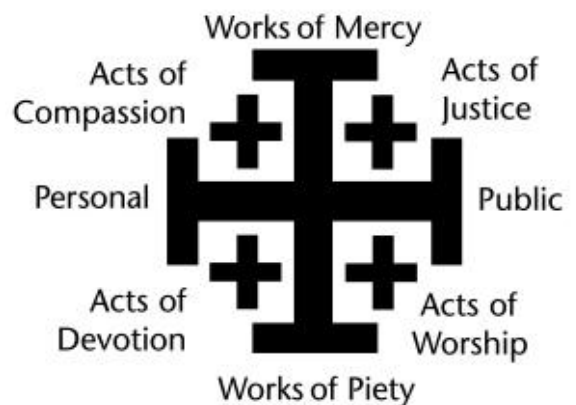

The **General Rule of Discipleship** is an adaptation of Wesley's **General Rules**. (*The Book of Discipline of The United Methodist Church—2012*, ¶ 1117.2)

THE GENERAL RULE OF DISCIPLESHIP

To witness to Jesus Christ in the world and to follow His teachings through acts of compassion, justice, worship, and devotion under the guidance of the Holy Spirit.